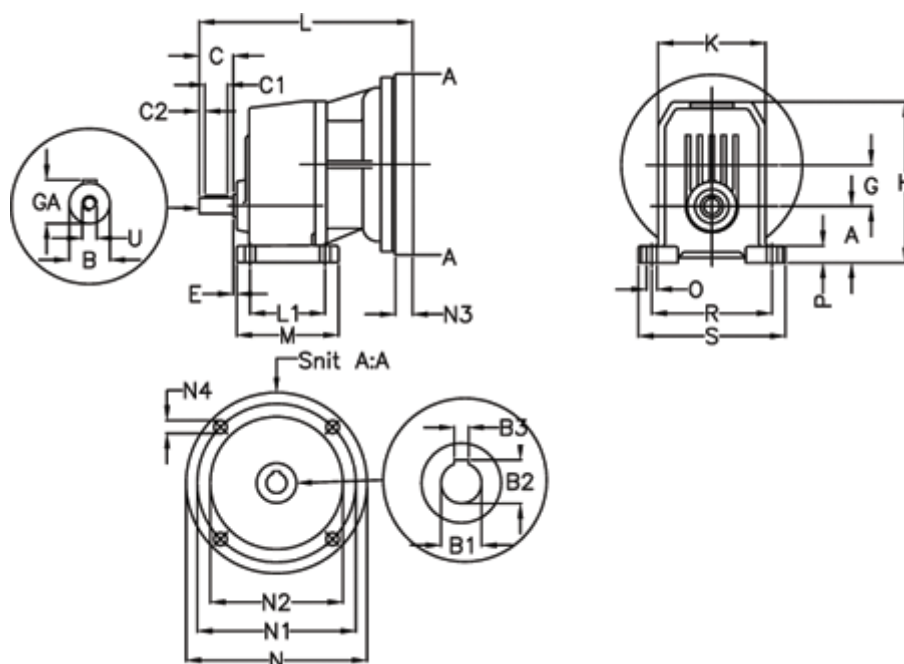

Article number: 40550200311235

Description: Single Stage Helical Gear
S 201-3,1-P90B5

Measures

A = 55	E = 19.0	M = 107.5	R = 130
B = 19	F = 6x6x30	N = 200	S = 155
B1 = 24	G = 43.5	N1 = 165	U = M6
B2 = 27.3	GA = 21.5	N2 = 130	
B3 = 8	H = 164.5	N3 = -	
C = 40	K = 110	N4 = M10x12	
C1 = 30	L = 227	O = 10	
C2 = 5	L1 = 77.5	P = 17.5	